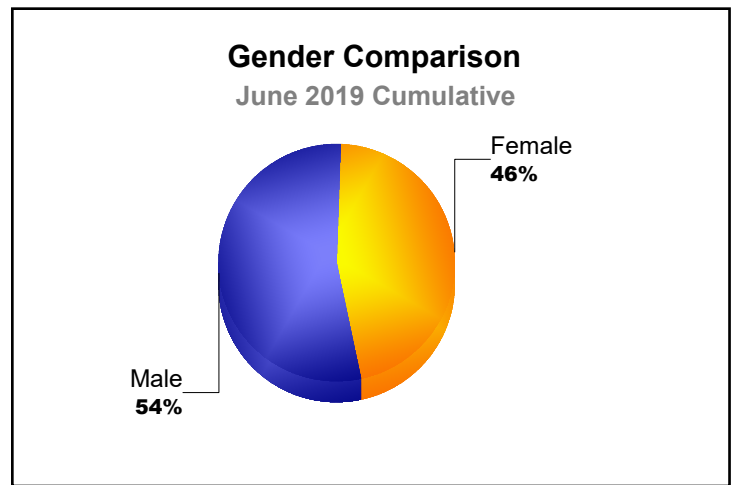

Year	New Clubs	Dropped Clubs	Gain/ Loss Clubs	New Members	Charter Members	Reinstate Members	Transfer Members	Total Member Added	Total Members Dropped	Gain/ Loss Members
2014-2015	0	0	0	114	1	14	25	154	-103	51
2015-2016	0	0	0	103	1	2	14	120	-147	-27
2016-2017	1	0	1	134	35	6	12	187	-144	43
2017-2018	3	0	3	183	111	7	13	314	-191	123
2018-2019	2	0	2	160	60	2	8	230	-216	14
<b>Average</b>	<b>1</b>	<b>0</b>	<b>1</b>	<b>139</b>	<b>42</b>	<b>6</b>	<b>14</b>	<b>201</b>	<b>-160</b>	<b>41</b>