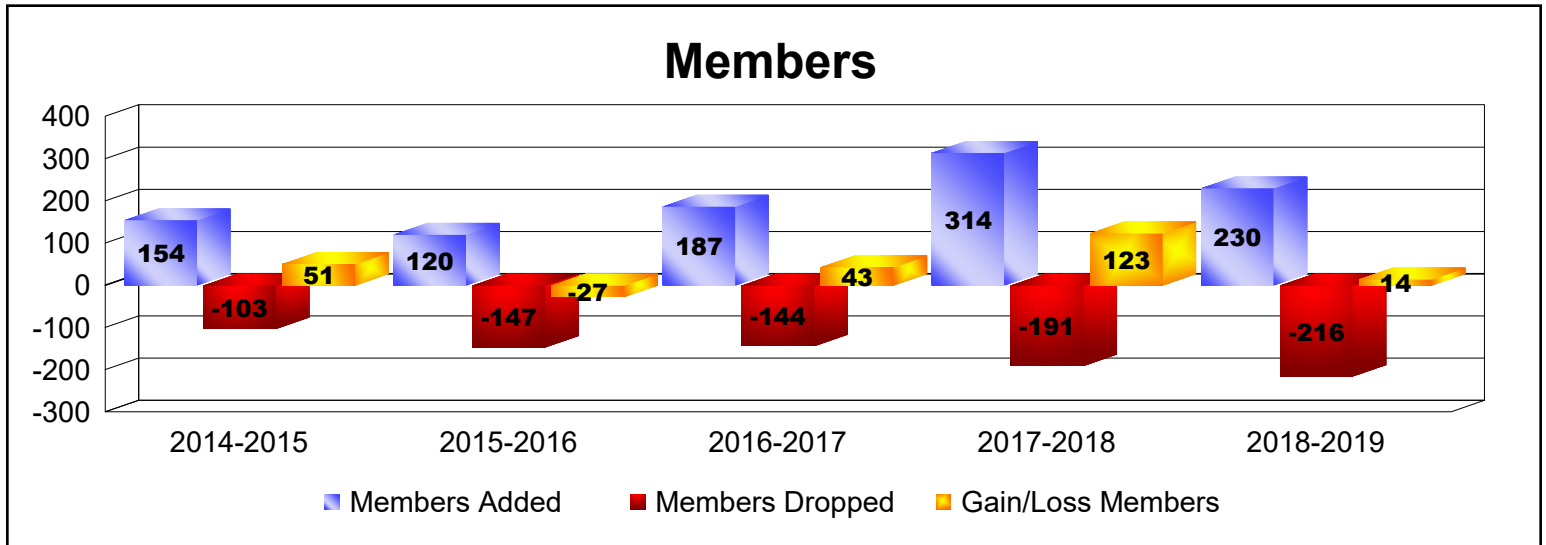

Year	New Clubs	Dropped Clubs	Gain/ Loss Clubs	New Members	Charter Members	Reinstate Members	Transfer Members	Total Member Added	Total Members Dropped	Gain/ Loss Members
2014-2015	0	0	0	114	1	14	25	154	-103	51
2015-2016	0	0	0	103	1	2	14	120	-147	-27
2016-2017	1	0	1	134	35	6	12	187	-144	43
2017-2018	3	0	3	183	111	7	13	314	-191	123
2018-2019	2	0	2	160	60	2	8	230	-216	14
<b>Average</b>	<b>1</b>	<b>0</b>	<b>1</b>	<b>139</b>	<b>42</b>	<b>6</b>	<b>14</b>	<b>201</b>	<b>-160</b>	<b>41</b>

Year	New Clubs	Dropped Clubs	Gain/ Loss Clubs	New Members	Charter Members	Reinstate Members	Transfer Members	Total Member Added	Total Members Dropped	Gain/ Loss Members
2014-2015	0	0	0	27	0	0	1	28	-17	11
2015-2016	0	0	0	27	0	0	0	27	-21	6
2016-2017	0	0	0	27	0	0	4	31	-27	4
2017-2018	0	0	0	39	0	0	0	39	-41	-2
2018-2019	0	0	0	22	1	3	0	26	-22	4
<b>Average</b>	<b>0</b>	<b>0</b>	<b>0</b>	<b>28</b>	<b>0</b>	<b>1</b>	<b>1</b>	<b>30</b>	<b>-26</b>	<b>5</b>