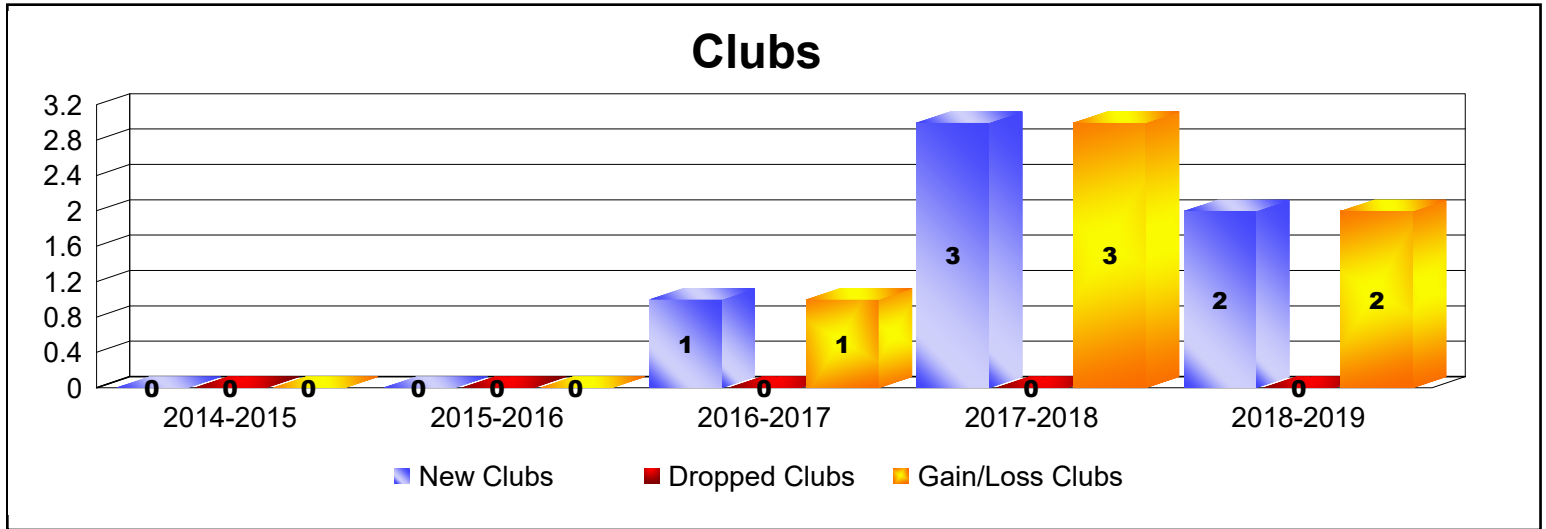

Year	New Clubs	Dropped Clubs	Gain/ Loss Clubs	New Members	Charter Members	Reinstate Members	Transfer Members	Total Member Added	Total Members Dropped	Gain/ Loss Members
2014-2015	0	0	0	114	1	14	25	154	-103	51
2015-2016	0	0	0	103	1	2	14	120	-147	-27
2016-2017	1	0	1	134	35	6	12	187	-144	43
2017-2018	3	0	3	183	111	7	13	314	-191	123
2018-2019	2	0	2	160	60	2	8	230	-216	14
<b>Average</b>	<b>1</b>	<b>0</b>	<b>1</b>	<b>139</b>	<b>42</b>	<b>6</b>	<b>14</b>	<b>201</b>	<b>-160</b>	<b>41</b>

Year	New Clubs	Dropped Clubs	Gain/ Loss Clubs	New Members	Charter Members	Reinstate Members	Transfer Members	Total Member Added	Total Members Dropped	Gain/ Loss Members
2014-2015	0	0	0	27	0	0	1	28	-17	11
2015-2016	0	0	0	27	0	0	0	27	-21	6
2016-2017	0	0	0	27	0	0	4	31	-27	4
2017-2018	0	0	0	39	0	0	0	39	-41	-2
2018-2019	0	0	0	22	1	3	0	26	-22	4
<b>Average</b>	<b>0</b>	<b>0</b>	<b>0</b>	<b>28</b>	<b>0</b>	<b>1</b>	<b>1</b>	<b>30</b>	<b>-26</b>	<b>5</b>