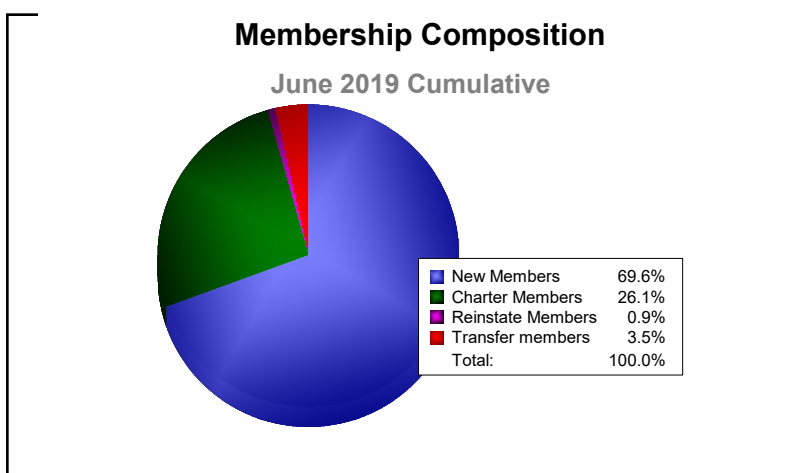

Year	New Clubs	Dropped Clubs	Gain/ Loss Clubs	New Members	Charter Members	Reinstate Members	Transfer Members	Total Member Added	Total Members Dropped	Gain/ Loss Members
2014-2015	0	0	0	114	1	14	25	154	-103	51
2015-2016	0	0	0	103	1	2	14	120	-147	-27
2016-2017	1	0	1	134	35	6	12	187	-144	43
2017-2018	3	0	3	183	111	7	13	314	-191	123
2018-2019	2	0	2	160	60	2	8	230	-216	14
<b>Average</b>	<b>1</b>	<b>0</b>	<b>1</b>	<b>139</b>	<b>42</b>	<b>6</b>	<b>14</b>	<b>201</b>	<b>-160</b>	<b>41</b>

Year	New Clubs	Dropped Clubs	Gain/ Loss Clubs	New Members	Charter Members	Reinstate Members	Transfer Members	Total Member Added	Total Members Dropped	Gain/ Loss Members
2014-2015	0	0	0	27	0	0	1	28	-17	11
2015-2016	0	0	0	27	0	0	0	27	-21	6
2016-2017	0	0	0	27	0	0	4	31	-27	4
2017-2018	0	0	0	39	0	0	0	39	-41	-2
2018-2019	0	0	0	22	1	3	0	26	-22	4
<b>Average</b>	<b>0</b>	<b>0</b>	<b>0</b>	<b>28</b>	<b>0</b>	<b>1</b>	<b>1</b>	<b>30</b>	<b>-26</b>	<b>5</b>